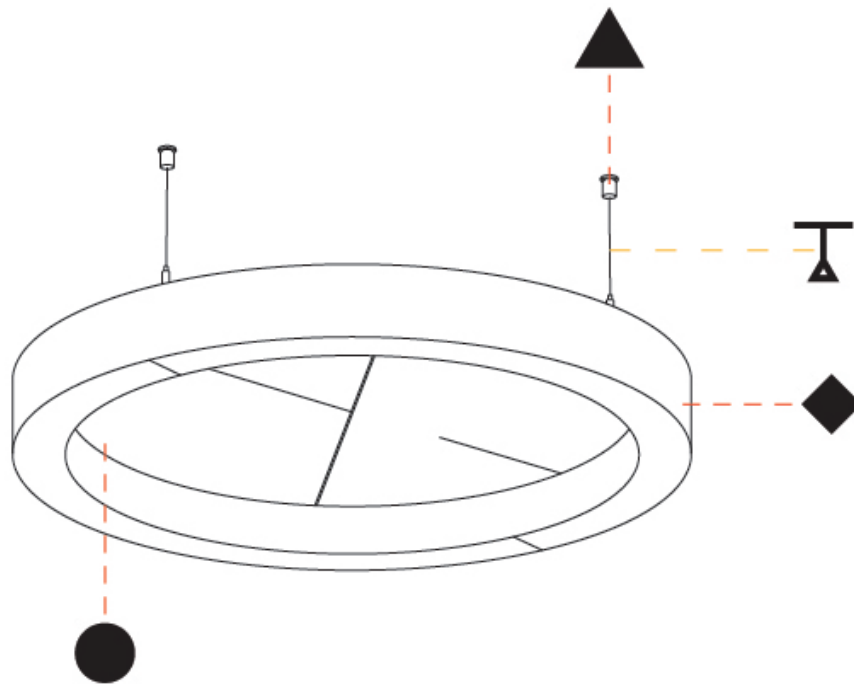

GLORIOUS SLIM ACOUSTIC SUSPENSION

A300730-

PROJECT	_____
TYPE	_____
SPECIFIER	_____
QUANTITY	_____
DATE	_____

A