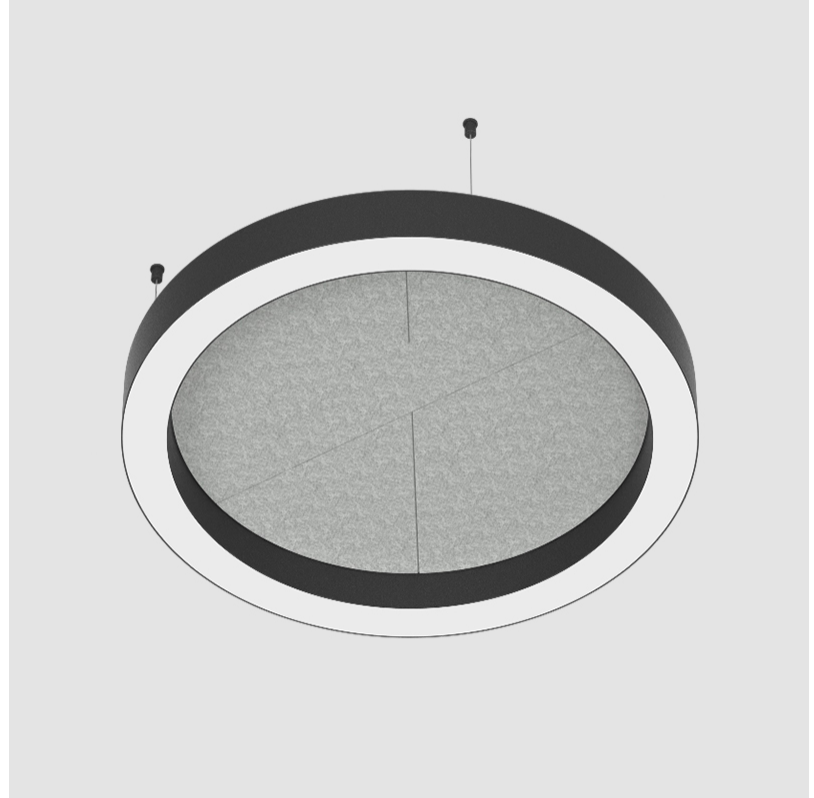

GLORIOUS SLIM ACOUSTIC SUSPENSION

A300730-

base number LED Dimming Color Temperature Color Temperature Finishes (Diamond) Finishes (Triangle) Acoustic Options Diffuser Options Cable Length

- To build a product code in our configurator select the specify button on the base model # product page
- To build a manual product code on this datasheet choose from the options listed below in blue font and add the suffix to the base model #

Shape: Round
 Diameter (mm): 800
 Diameter (in): 31 1/2
 Height (mm): 90
 Height (in): 3 9/16
 Weight (kg): 9.026
 Weight (lbs): 19.90

Diffuser: PMMA - Opal / Micro-Prism
 Fixture Finish: SSR / BKV / CWI / CRY / HAB / UFT / ITA / RUA / FTG / MYG / LOD / PUS / FRO / FUP / KIA / POP / BLS / SPG / MEY / GOH / CHC / COM / ABZ / JAG / OBR / MOS / ROR
 Acoustic Finish: SFW / CYW / SEE / SYN / MTS / PMB / TTN / CYB / STO / DPE / BES / SHB / ARE / ANE / VRD / CRF
 Fixture Material: Aluminum
 Primary Material: Acoustic
 Cable Details: 2000mm / 78 3/4" or 6000mm / 236 1/4" Transparent Cable

Certified By: CSA Certified to UL and CSA Standards
 IP rating: IP20

GLORIOUS SLIM ACOUSTIC SUSPENSION

A300730-

PROJECT	_____
TYPE	_____
SPECIFIER	_____
QUANTITY	_____
DATE	_____

A

GLORIOUS SLIM ACOUSTIC SUSPENSION

Shape: Round
 Diameter (mm): 1550
 Diameter (in): 61
 Height (mm): 90
 Height (in): 3 9/16
 Diffuser: PMMA - Opal / Micro-Prism
 Fixture Finish: SSR / BKV / CWI / CRY / HAB / UFT / ITA / RUA / FTG / MYG / LOD / PUS / FRO / FUP / KIA / POP / BLS / SPG / MEY / GOH / CHC / COM / ABZ / JAG / OBR / MOS / ROR
 Acoustic Finish: SFW / CYW / SEE / SYN / MTS / PMB / TTN / CYB / STO / DPE / BES / SHB / ARE / ANE / VRD / CRF
 Fixture Material: Aluminum
 Primary Material: Acoustic
 Cable Details: 2000mm / 78 3/4" or 6000mm / 236 1/4" Transparent Cable