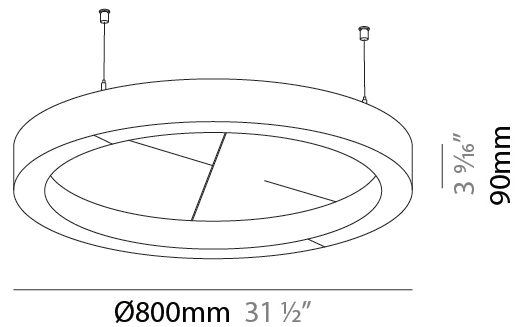

GENERAL

Series: Glorious Slim Acoustic
Partner: Prolicht
Division: Architectural
Installation: Suspension
Product Type: Acoustic
Mounting Location: Ceiling
Light Distribution: Direct / Indirect

PHYSICAL

Shape: Round
Diameter (mm): 800
Diameter (in): 31 1/2
Height (mm): 90
Height (in): 3 9/16
Weight (kg): 9.026
Weight (lbs): 19.90

Diffuser: PMMA - Opal / Micro-Prism
Fixture Finish: SSR / BKV / CWI / CRY / HAB / UFT / ITA / RUA / FTG / MYG / LOD / PUS / FRO / FUP / KIA / POP / BLS / SPG / MEY / GOH / CHC / COM / ABZ / JAG / OBR / MOS / ROR
Acoustic Finish: SFW / CYW / SEE / SYN / MTS / PMB / TTN / CYB / STO / DPE / BES / SHB / ARE / ANE / VRD / CRF
Fixture Material: Aluminum
Primary Material: Acoustic
Cable Details: 2000mm / 78 3/4" or 6000mm / 236 1/4" Transparent Cable

ELECTRICAL

Lamp Type: LED (Zhaga Standard)
Input Wattage (W): 77
Total Output Wattage (W): 70
Dimming: Non-Dimmable
Driver Included: Yes
Driver Location: Integrated
Driver Type: Constant Current - Universal
Driver Class: Class 2
Input Voltage (V): 120 - 277

LED

Color Temperature (°K): 2700 / 3000 / 3500 / 4000
Max. Delivered Lumen (lm): 9190 / 8883 / 9757 / 9362
Nominal Lumen (lm): Max 12223
CRI: >90 CRI
Lamp Life (hrs): 50000

OPTICAL

RATINGS AND CERTIFICATIONS

Certified By: CSA Certified to UL and CSA Standards
IP rating: IP20