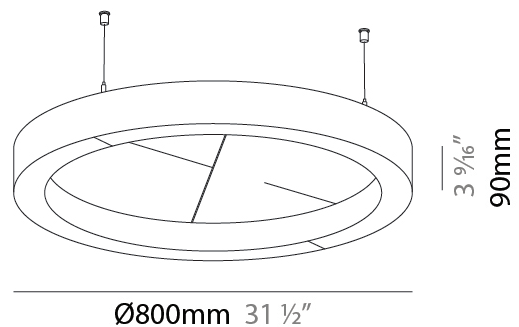

GENERAL

Series: Glorious Slim Acoustic
Brand: Prolicht
Division: Architectural
Mounting Type: Suspension
Mounting Location: Ceiling
Subcategory: Acoustic

PHYSICAL

Shape: Round
Length (mm): 800
Length (in): 31 1/2
Width (mm): 90
Width (in): 3 9/16
Light Distribution: Direct / Indirect
Weight (kg): 9.026
Weight (lbs): 19.90
Diffuser: PMMA - Opal / Micro-Prism
Fixture Finish: SSR / BKV / CWI / CRY / HAB / UFT / ITA / RUA / FTG / MYG / LOD / PUS / FRO / FUP / KIA / POP / BLS / SPG / MEY / GOH / GUM / CHC / COM / ABZ / JAG / OBR / MOS / ROR
Accent Finish: ANC / ASH / BNA / BTC / BZE / CEL / EGG / EVG / FOG / FOS / FST / FUA / IRI / IRO / KHA / LIC / LIM / MER / MSN / MUS / ONX / PEA / PLU / POL / PPY / RAY / ROY / RST / STE / SWD / TAN / TAU

Fixture Material: Aluminum
Cable Details: 2 000mm / 78 3/4" or 6 000mm / 236 1/4" Transparent Cable

ELECTRICAL

Lamp Type: LED (Zhaga Standard)
Input Wattage (W): 77
Total Output Wattage (W): 70
Dimming: Non-Dimmable
Driver Included: Yes
Driver Location: Integrated
Driver Type: Constant Current - Universal
Driver Class: Class 2
Input Voltage (V): 120 - 277

LED

Color Temperature (°K): 2700 / 3000 / 3500 / 4000
Max. Delivered Lumen (lm): Max 9579
Nominal Lumen (lm): Max 12223
CRI: >90 CRI
Lamp Life (hrs): 50000

OPTICAL

RATINGS AND CERTIFICATIONS

Certified By: CSA Certified to UL and CSA Standards
IP rating: IP20